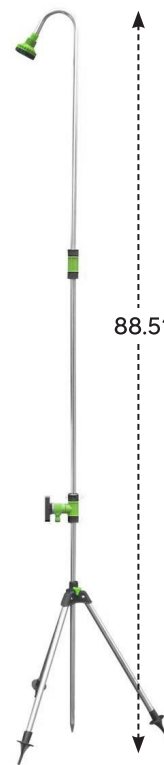

TG7203060-A

> Adjustable Garden Shower

- Adjustable height of top rod
- 1pc 3-section tripod

Size	Qty/Ctn	Meas	G.W.N.W.
225cm	12pcs	79*37*44cm	12/11kg