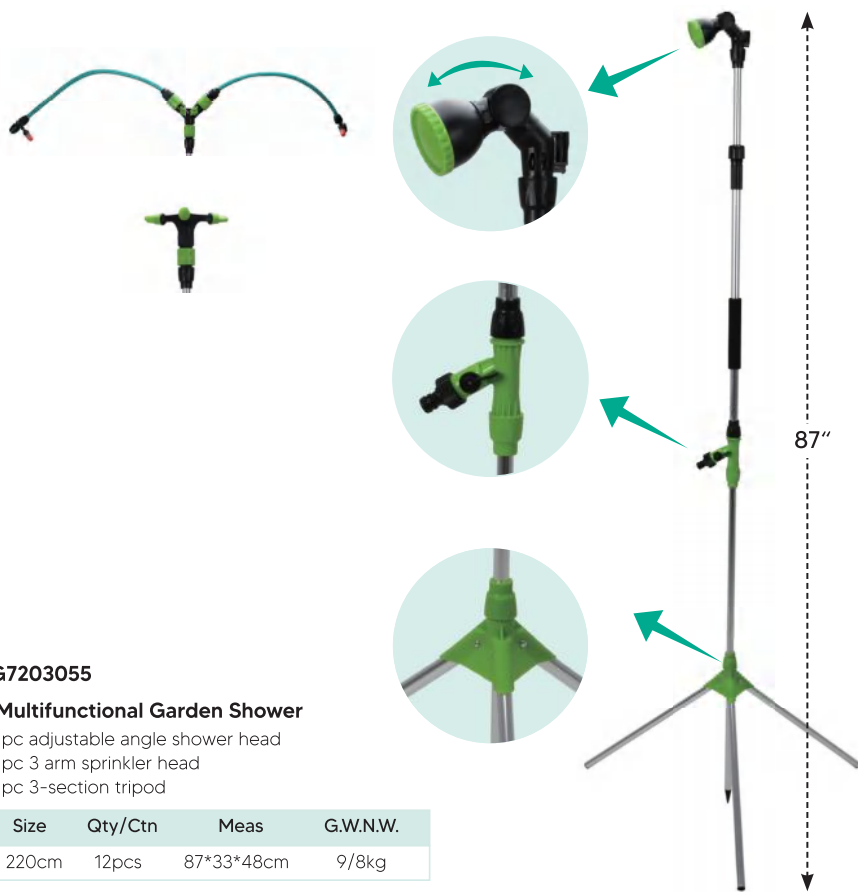

-4 designs: sunflower, frog ,bee ,butterfly

Size	Qty/Ctn	Meas	G.W.N.W.
33.5cm	100pcs	61*39*33cm	6.3/5kg

TG7401020

> Flower Sprinkler

-Multi-faceted water spray

Size	Qty/Ctn	Meas	G.W.N.W.
10.6cm	12pcs	61*31*26cm	4/3kg

TG7203055

> Multifunctional Garden Shower

- 1pc adjustable angle shower head
- 1pc 3 arm sprinkler head
- 1pc 3-section tripod

Size	Qty/Ctn	Meas	G.W.N.W.
220cm	12pcs	87*33*48cm	9/8kg

TG7203048

> Adjustable Garden Shower