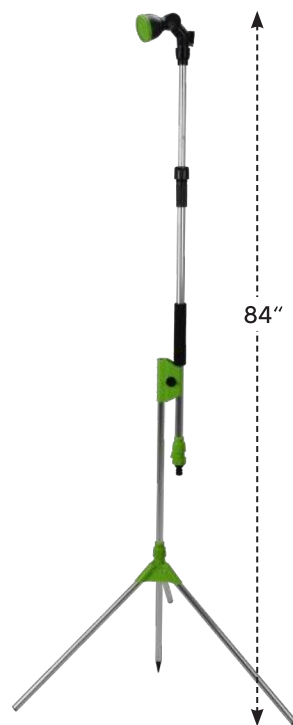

TG7203055

> Multifunctional Garden Shower

- 1pc adjustable angle shower head
- 1pc 3 arm sprinkler head
- 1pc 3-section tripod

Size	Qty/Ctn	Meas	G.W.N.W.
220cm	12pcs	87*33*48cm	9/8kg

TG7203048

> Adjustable Garden Shower

- Adjustable height of top rod
- 1pc 3-section tripod

Size	Qty/Ctn	Meas	G.W.N.W.
214cm	12pcs	86*43.5*37cm	9/7kg

TG7203060-A

> Adjustable Garden Shower

- Adjustable height of top rod
- 1pc 3-section tripod