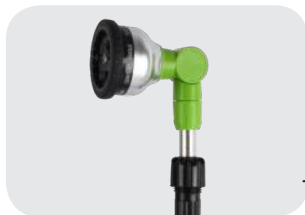

Extends from 28" to 42"

The head can rotate 180 degrees left and right

Convenient for watering flowers from various angles

28"

42"

Soft ergonomic grip with thumb activated flow control

TG7203065

> 28"-42" 8 Pattern Telescopic Watering Wand