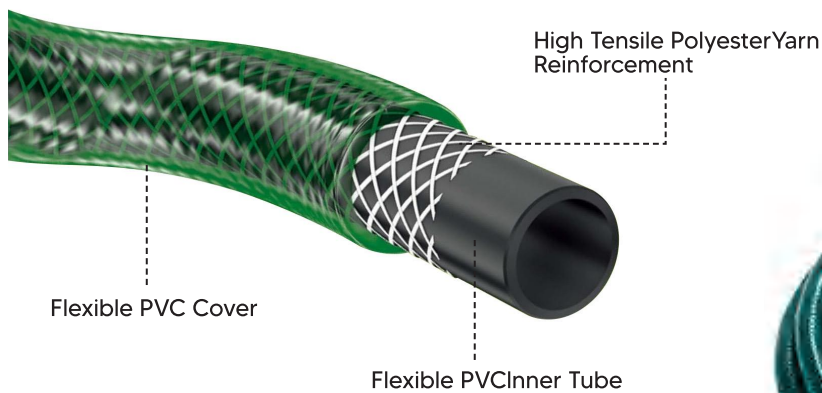

TG7101019
> 1/2" Pvc Garden Hose

- 3-layers UV stabilised
- W.P.6-8 Bar; b.P.24 Bar

Size	Qty/Ctn	Meas	G.W.N.W.
15m	6pcs	31*31*48cm	11/10kg
30m	4pcs	63*32*30cm	14/13kg