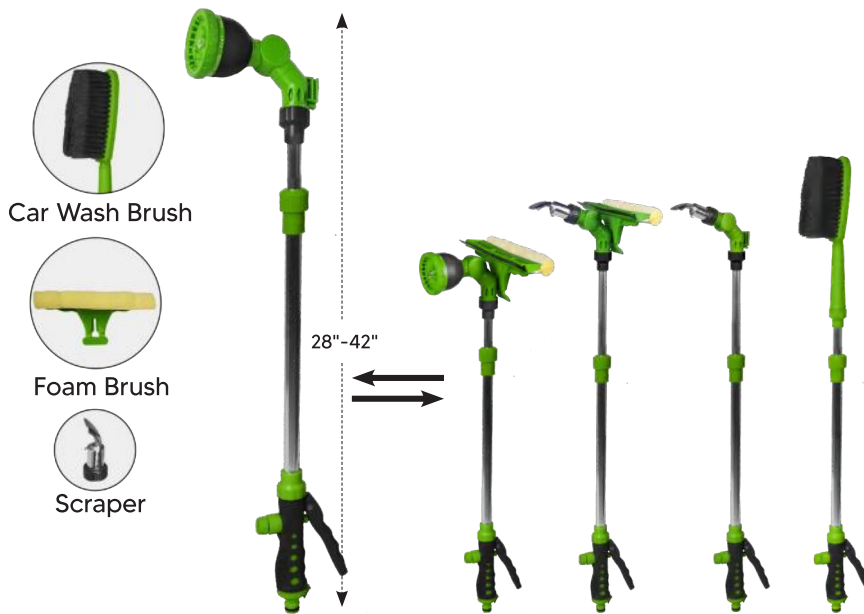

TG7203020
> 28"-42" Multifunction
10 Pattern Spray Nozzle
-180 degree adjustable head

Qty/Ctn	Meas	G.W.N.W.
16pcs	81*29*38cm	11/9kg