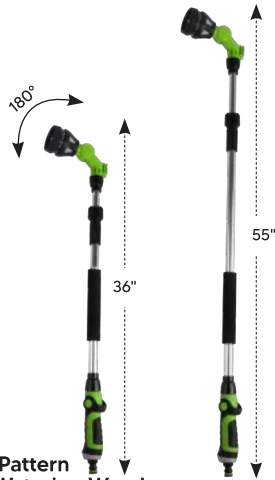

TG7204007
> 36"-55" 8 Pattern Telescopic Watering Wand

-180 degree adjustable head

Qty/Ctn	Meas	G.W.N.W.
24pcs	96*35*33cm	14/12kg