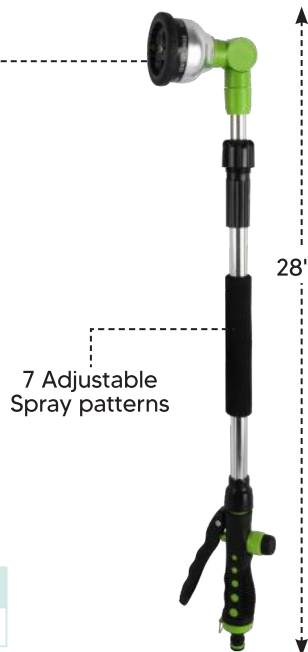

TG7202027
> Adjustable Spray Nozzle

Qty/Ctn	Meas	G.W.N.W.
96pcs	59*40*23cm	12.5/10.9kg

TG7202029
> Adjustable Spray Nozzle

Qty/Ctn	Meas	G.W.N.W.
48pcs	52.5*31.5*42cm	13/11kg

Multifunctional garden spray gun

Extends from 28" to 42"

The head can rotate 180 degrees left and right

Convenient for watering flowers from various angles

28"

42"

Soft ergonomic grip with thumb activated flow control

TG7203065

> 28"-42" 8 Pattern Telescopic Watering Wand