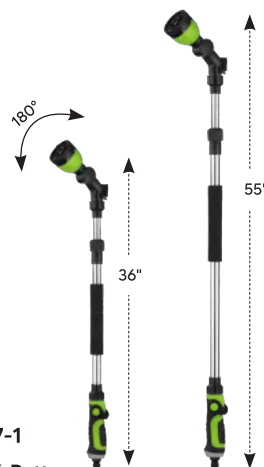

TG7203017-1
> 36"-55" 6 Pattern Telescopic Watering Wand

-180 degree adjustable head

Qty/Ctn	Meas	G.W.N.W.
36pcs	100*35*35cm	14/12kg