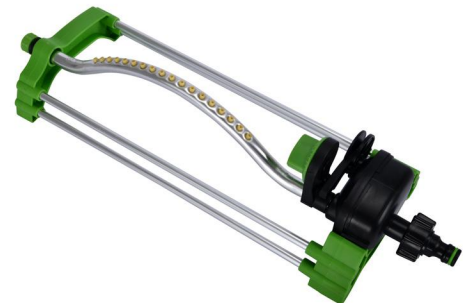

TG7403006-18/18B/18P

> 18-Hole Oscillating Sprinkler

- Dia.of aluminium tube:14.3mm
- With 18pcs holes(brass/plastic)

Size	Qty/Ctn	Meas	G.W.N.W.
43*15*10cm	6pcs	42*34.5*32cm	4/3kg