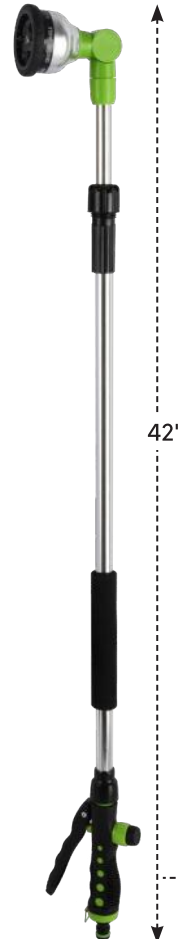

TG7202027
> Adjustable Spray Nozzle

Qty/Ctn	Meas	G.W.N.W.
96pcs	59*40*23cm	12.5/10.9kg

TG7202029
> Adjustable Spray Nozzle

Qty/Ctn	Meas	G.W.N.W.
48pcs	52.5*31.5*42cm	13/11kg

Multifunctional garden spray gun

Extends from 28" to 42"

The head can rotate 180 degrees left and right

Convenient for watering flowers from various angles

28"

42"

Soft ergonomic grip with thumb activated flow control

TG7203065

> 28"-42" 8 Pattern Telescopic Watering Wand