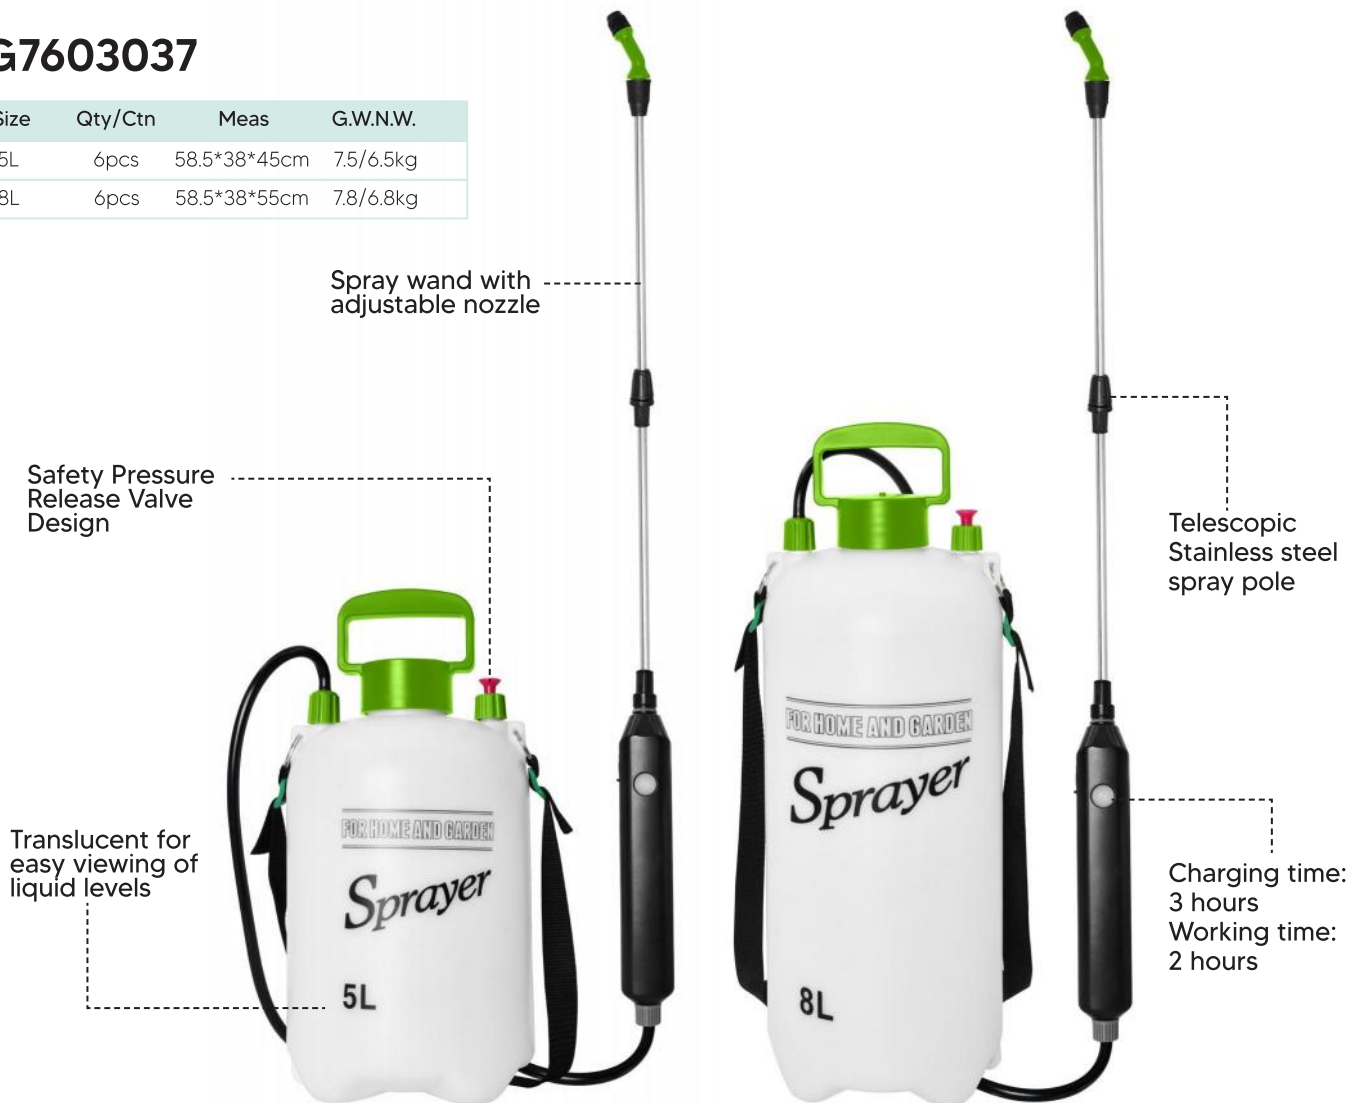

TG7603050

> 1L Dry Battery Sprayer

- Rated voltage:3V
- Flow:1.6-2L/Min

Size	Qty/Ctn	Meas	G.W.N.W.
1L	18pcs	46*43*33cm	8/7kg

High capacity Garden Pressure Sprayer

TG7603037

Size	Qty/Ctn	Meas	G.W.N.W.
5L	6pcs	58.5*38*45cm	7.5/6.5kg
8L	6pcs	58.5*38*55cm	7.8/6.8kg