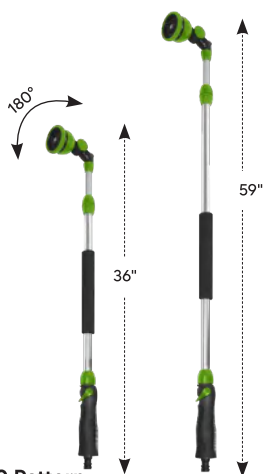

TG7204029
> 28"-42" 8 Pattern Telescopic Watering Wand

-Thumb control on/off

Qty/Ctn	Meas	G.W.N.W.
24pcs	76*35*33cm	14/12kg

TG7203045
> 9 Pattern Watering Wand

-180 degree adjustable head

Size	Qty/Ctn	Meas	G.W.N.W.
18"	36pcs	45*35*38cm	11/9.3kg
33"	36pcs	85*35*38cm	11/9.3kg